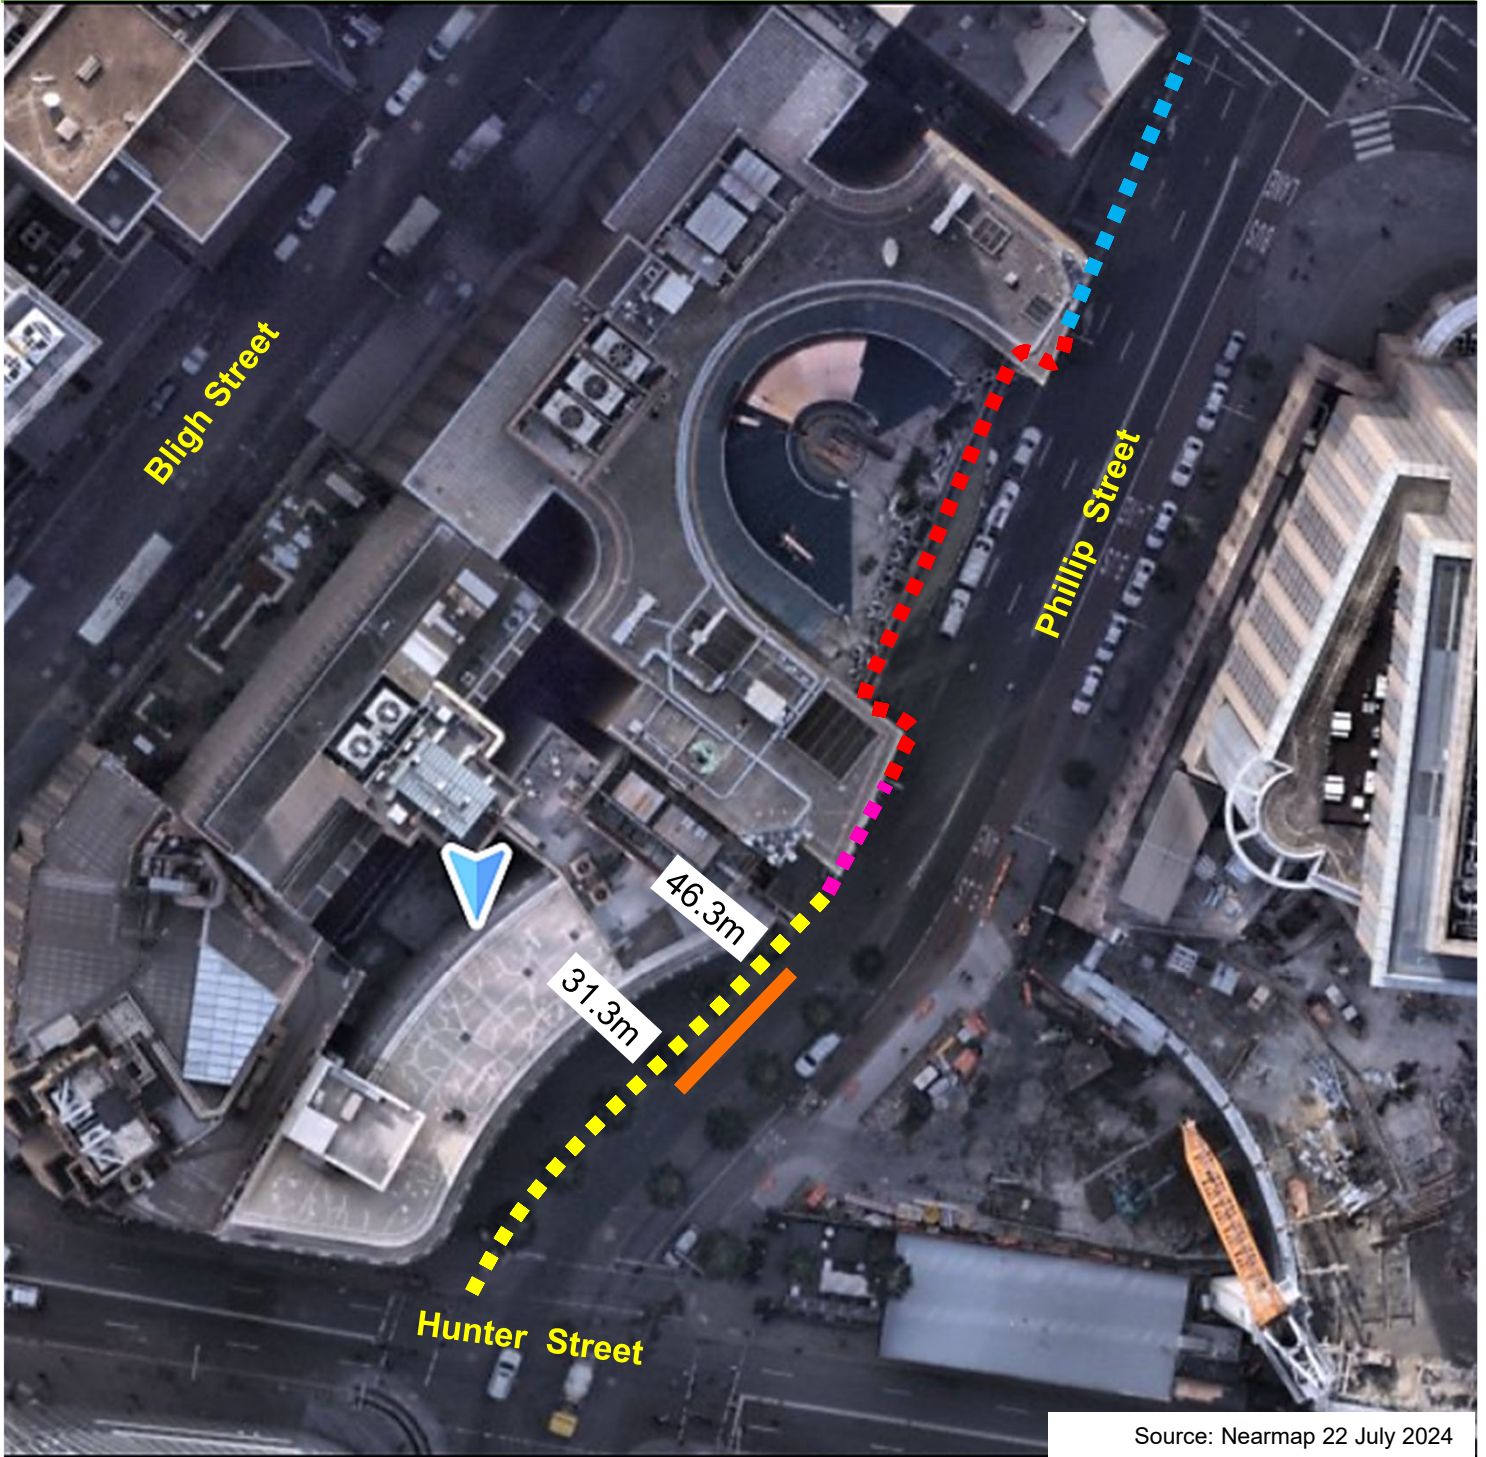

Phillip Street, Sydney Proposed parking changes

Existing

-  No Stopping
-  No Parking
-  Bus Zone
-  Taxi Zone

Proposed

-  Works Zone
7am-7pm Mon-Fri
7am-5pm Sat
-  No Stopping
All Other Times